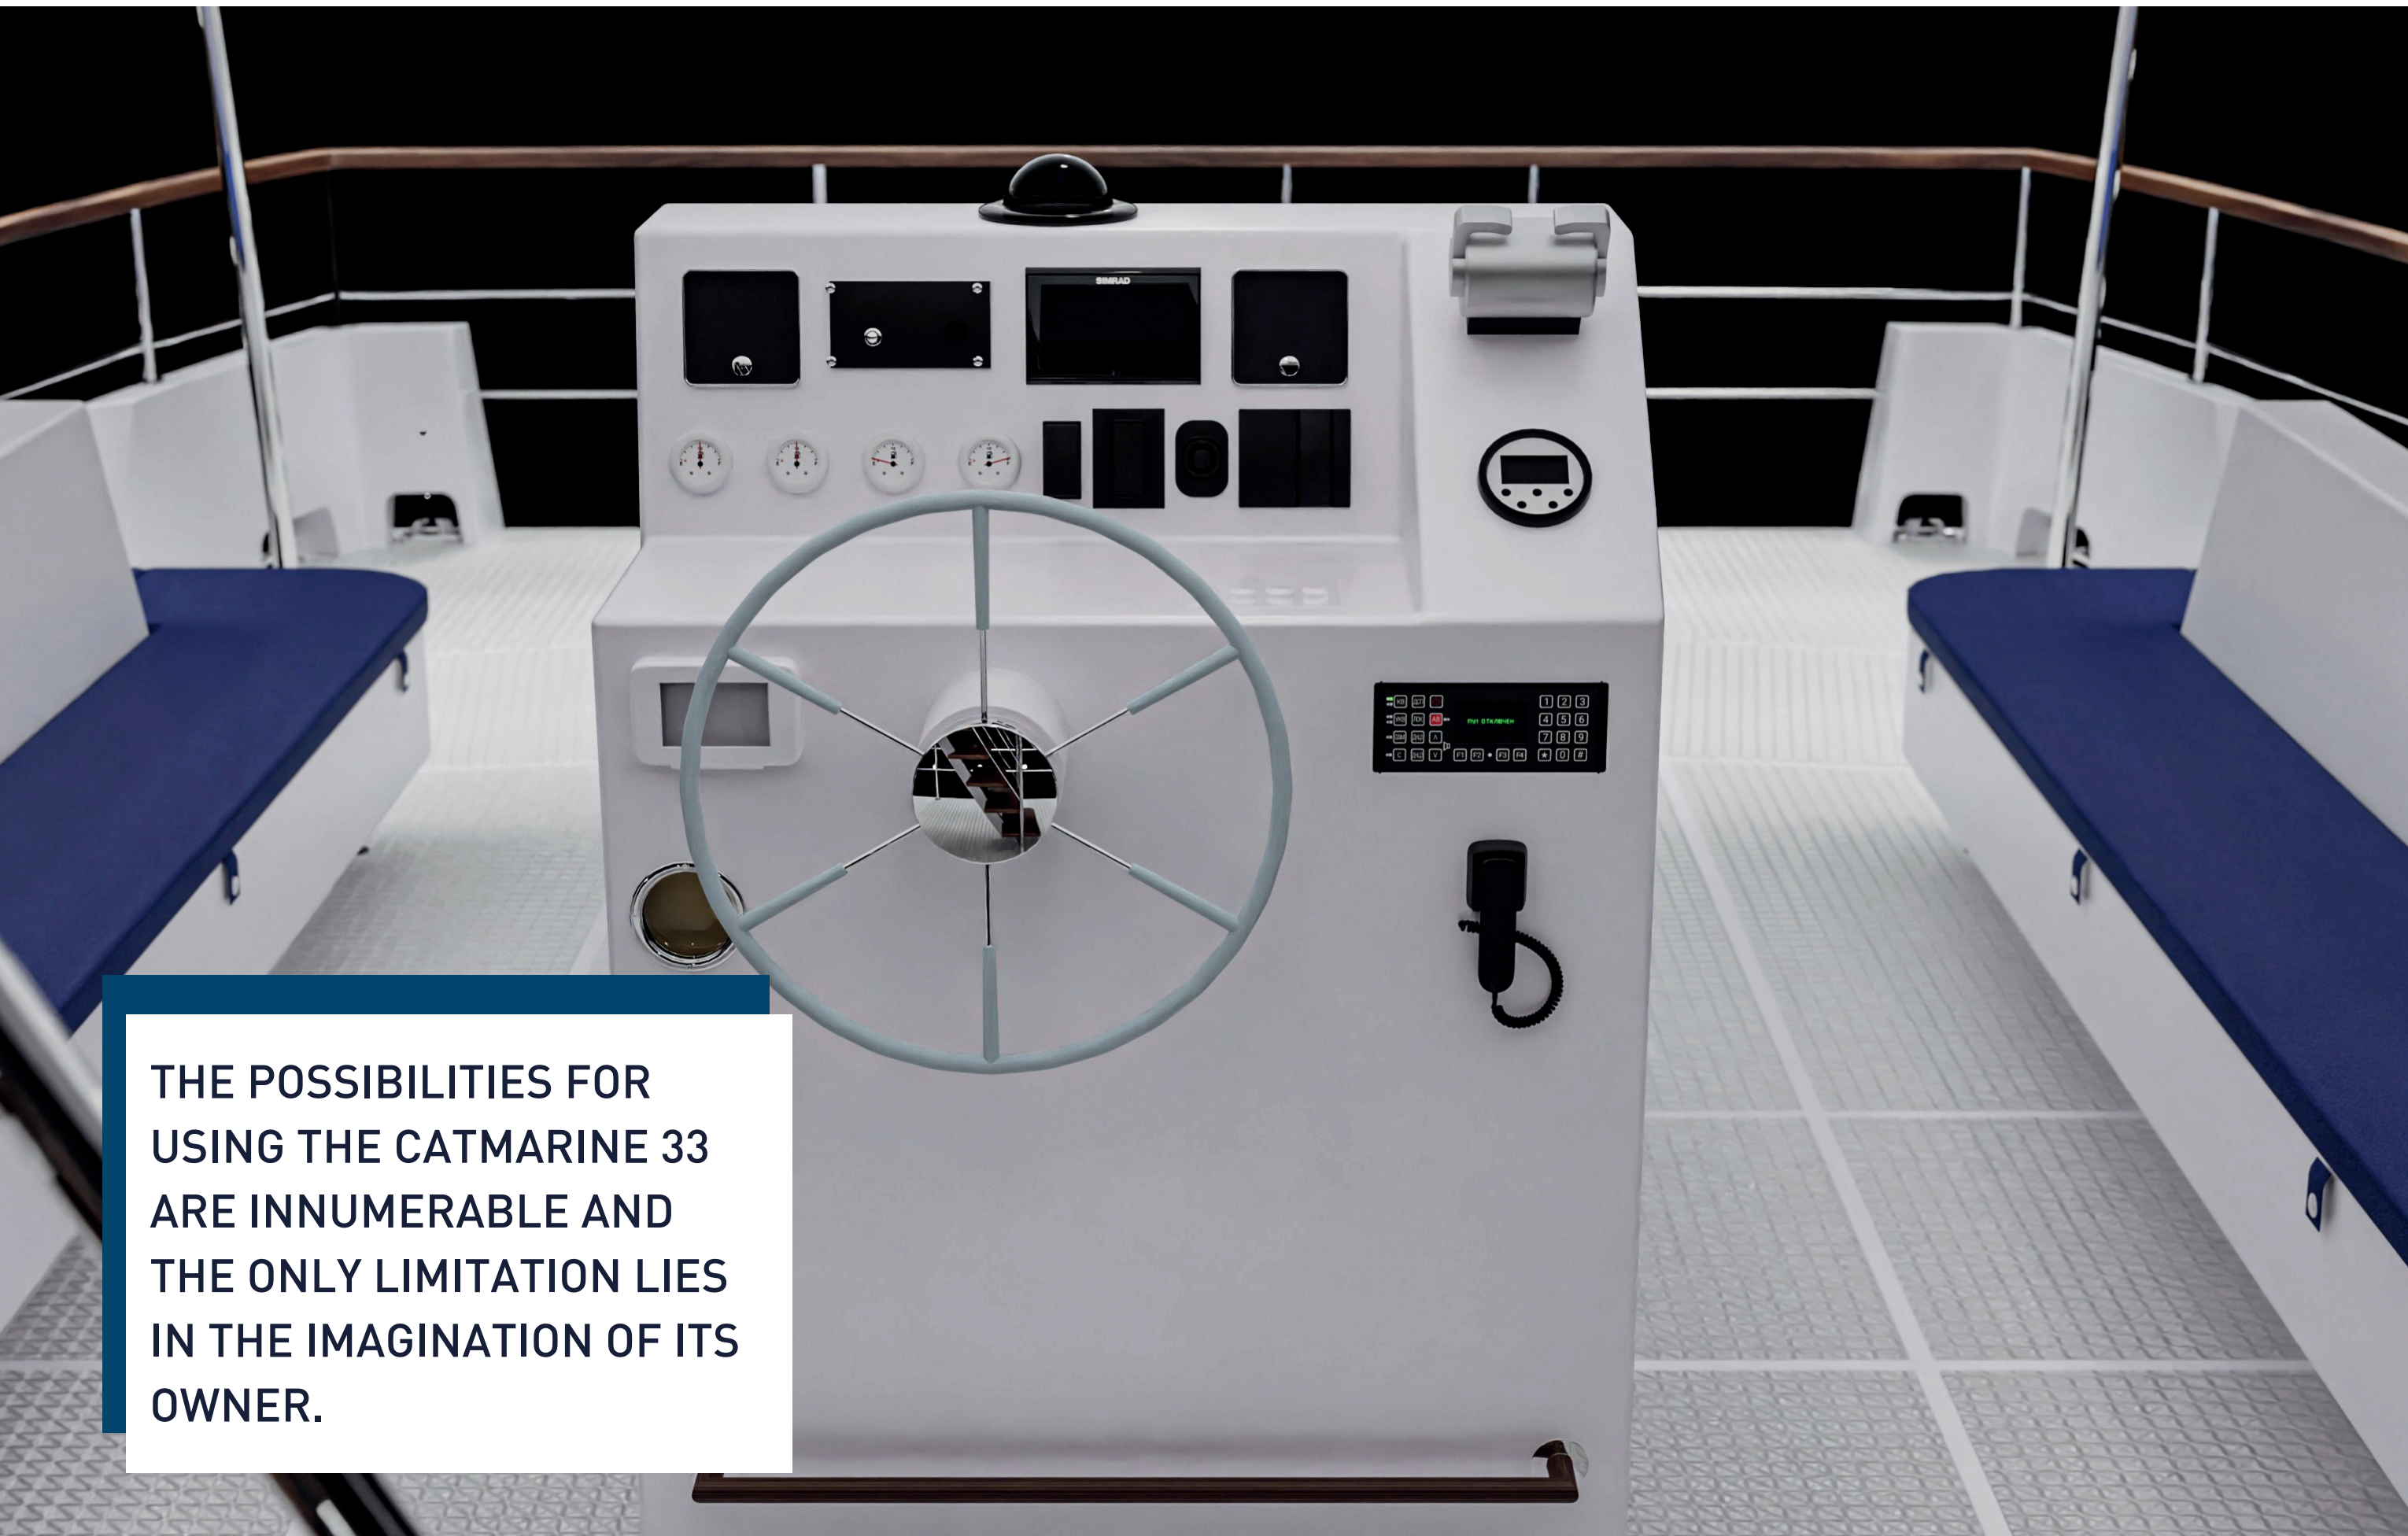

THE POSSIBILITIES FOR USING THE CATMARINE 33 ARE INNUMERABLE AND THE ONLY LIMITATION LIES IN THE IMAGINATION OF ITS OWNER.