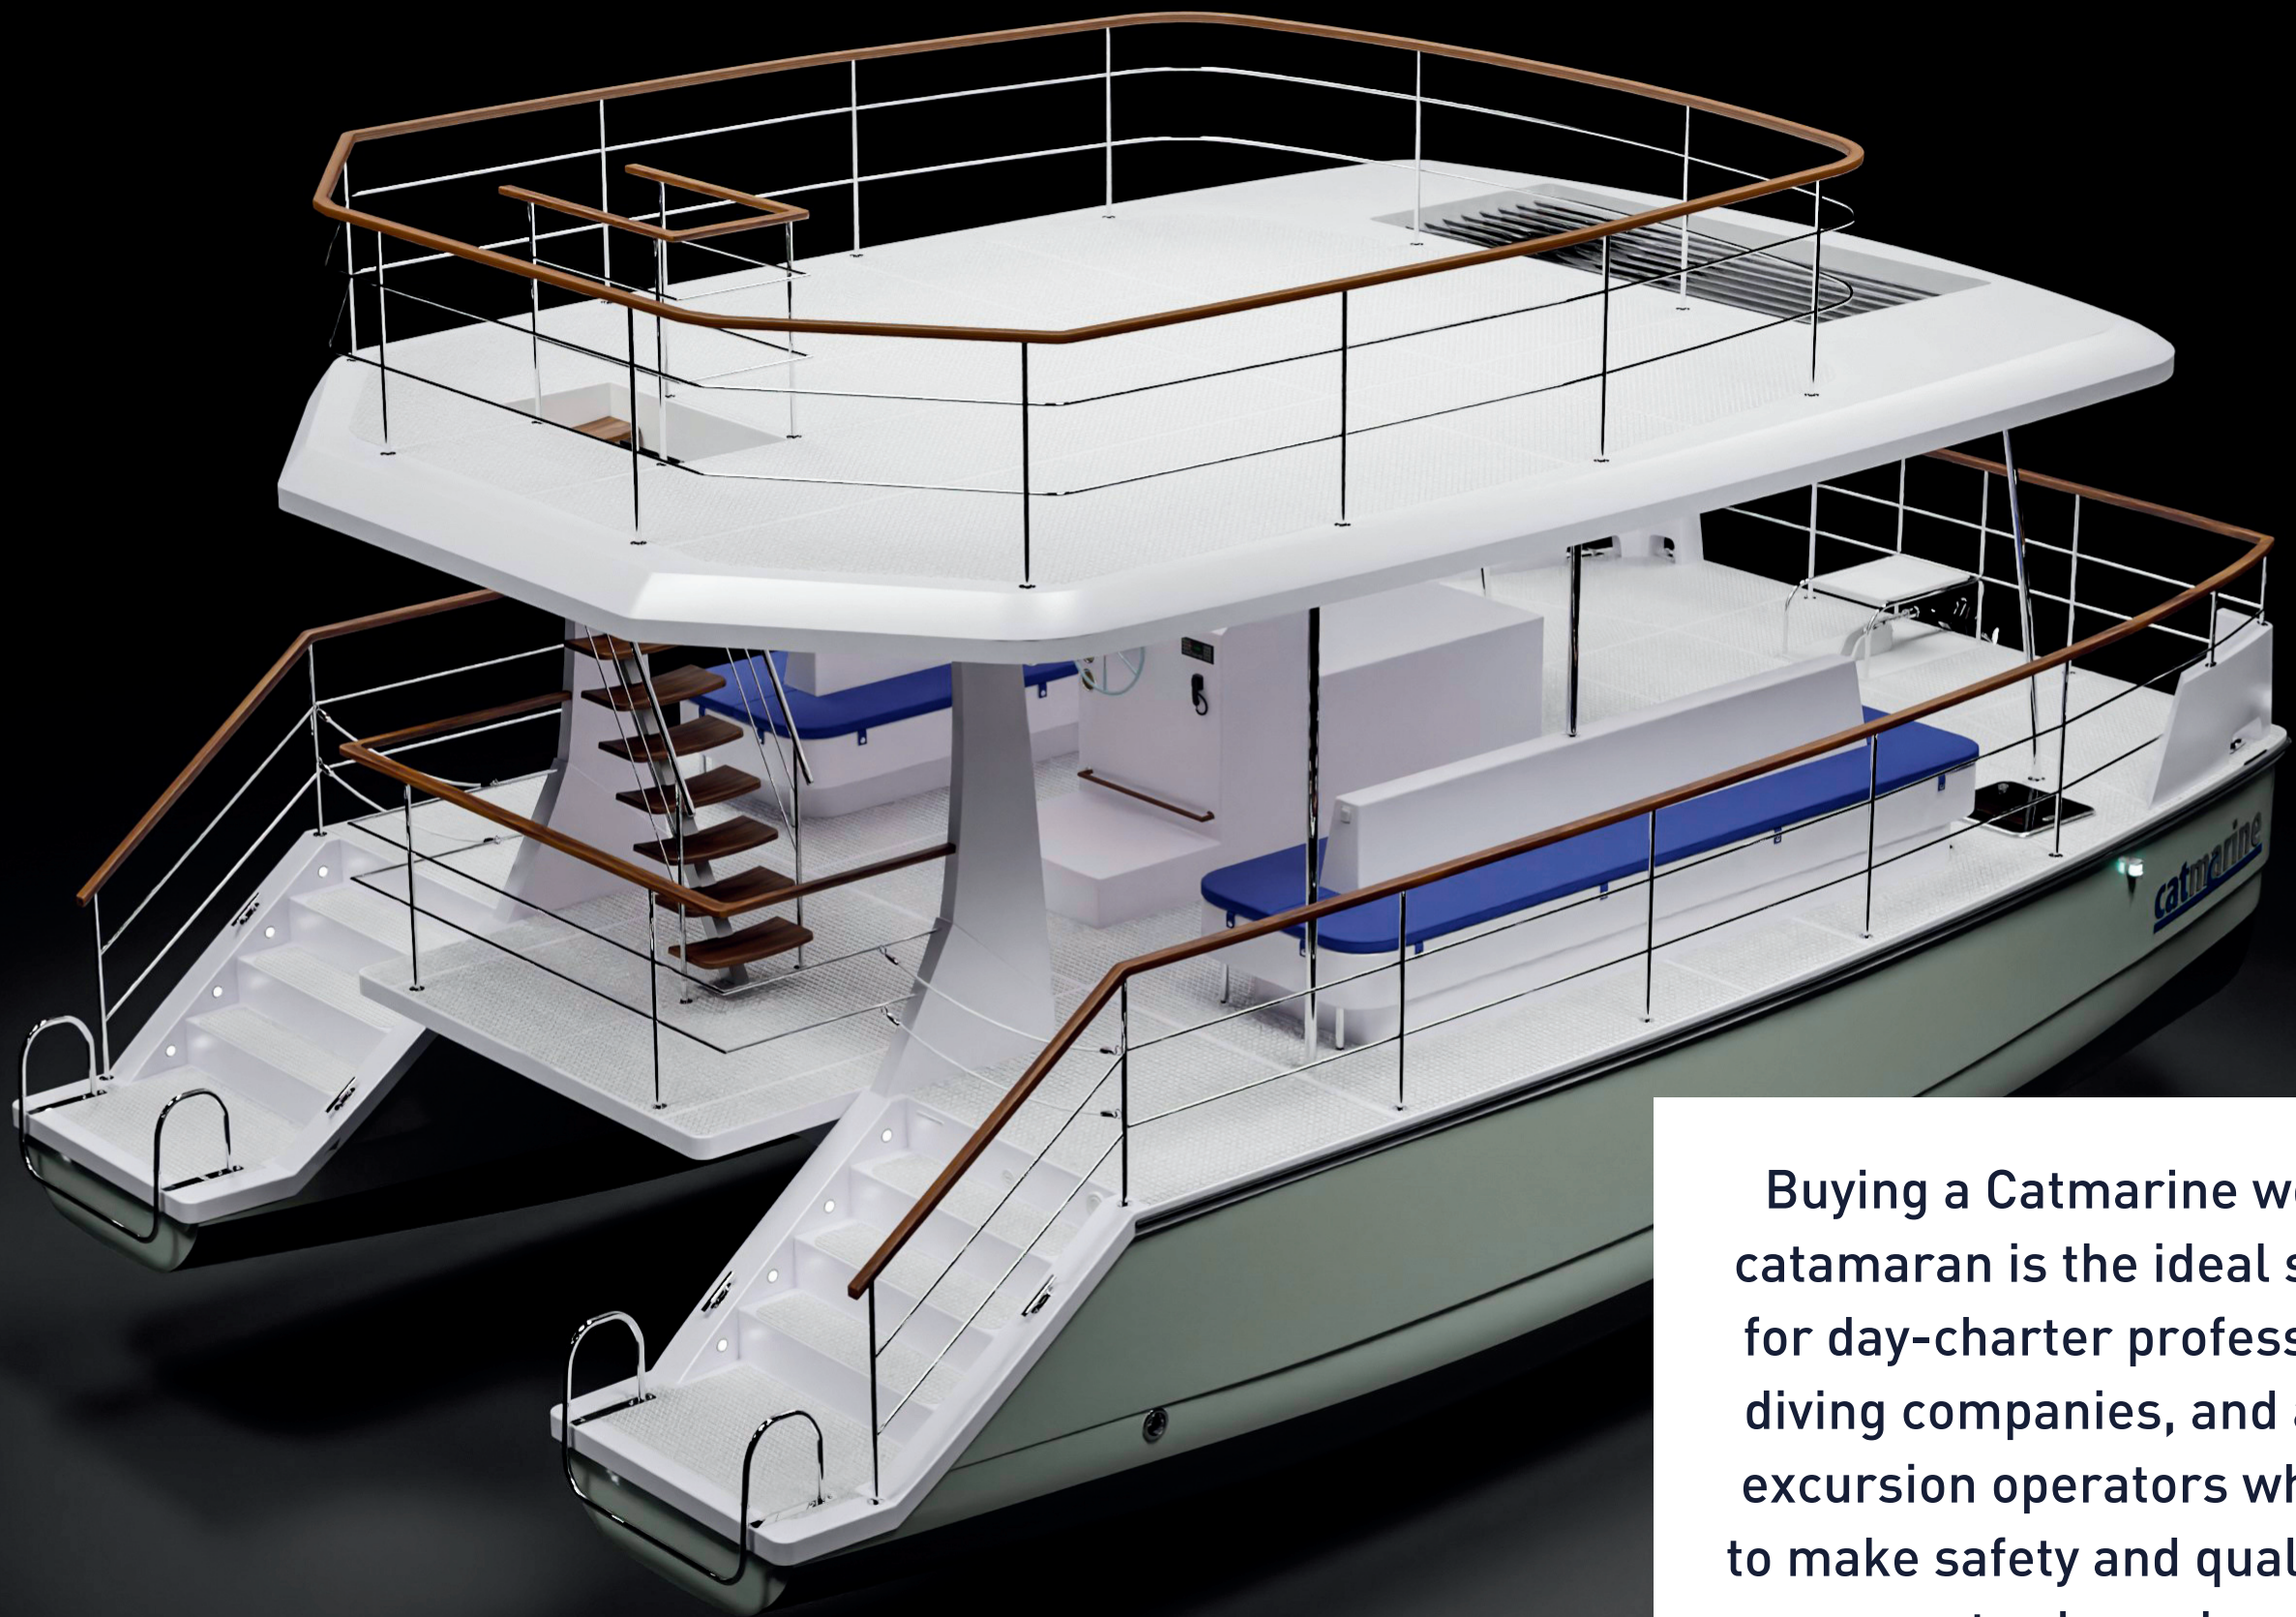

Its limited dimensions are not a limit, on the contrary, they will allow the owner to have an agile and high-performance vessel at the same time.

The layout of Catmarine 33 is very similar to the Catmarine 39 model: comfortable seats with sofas covered by a steel structure bimini with the possibility of carrying up to 38 passengers on board.

The helm station is located at the stern, to allow a 360° view.

PASSENGERS **33**

THREE BASIC POINTS OF VIEW

ADVANTAGE IN COST RATIO/QUALITY

The Catmarine 33 has an excellent quality/price ratio. Reduced spaces but with the possibility of hosting up to 38 passengers make it an agile and high-performance vessel from all points of view.

DOUBLE DECK, DOUBLE COMFORT

The Catmarine 33 has a double deck: a lower deck that features comfortable sunbathing seats, soft sofas, and a large awning for resting in the shade; the upper deck offers a 360-degree view for guests to enjoy the beautiful scenery around them.

PASSENGERS **33**

FEATURES

OVERALL LENGTH
WIDTH
LIGHT DISPLACEMENT
MAXIMUM CAPACITY
BASIC MOTORIZATION
DIESEL TANK
TRANSMISSION
CE CAT HOMOLOGATION

9.99 MT
5.50 MT
5.50 TON.
38 PAX
2 X 50 HP DIESEL EB VOLVO
1 X 200 L
AXIS LINE.
C (DIPORTO)