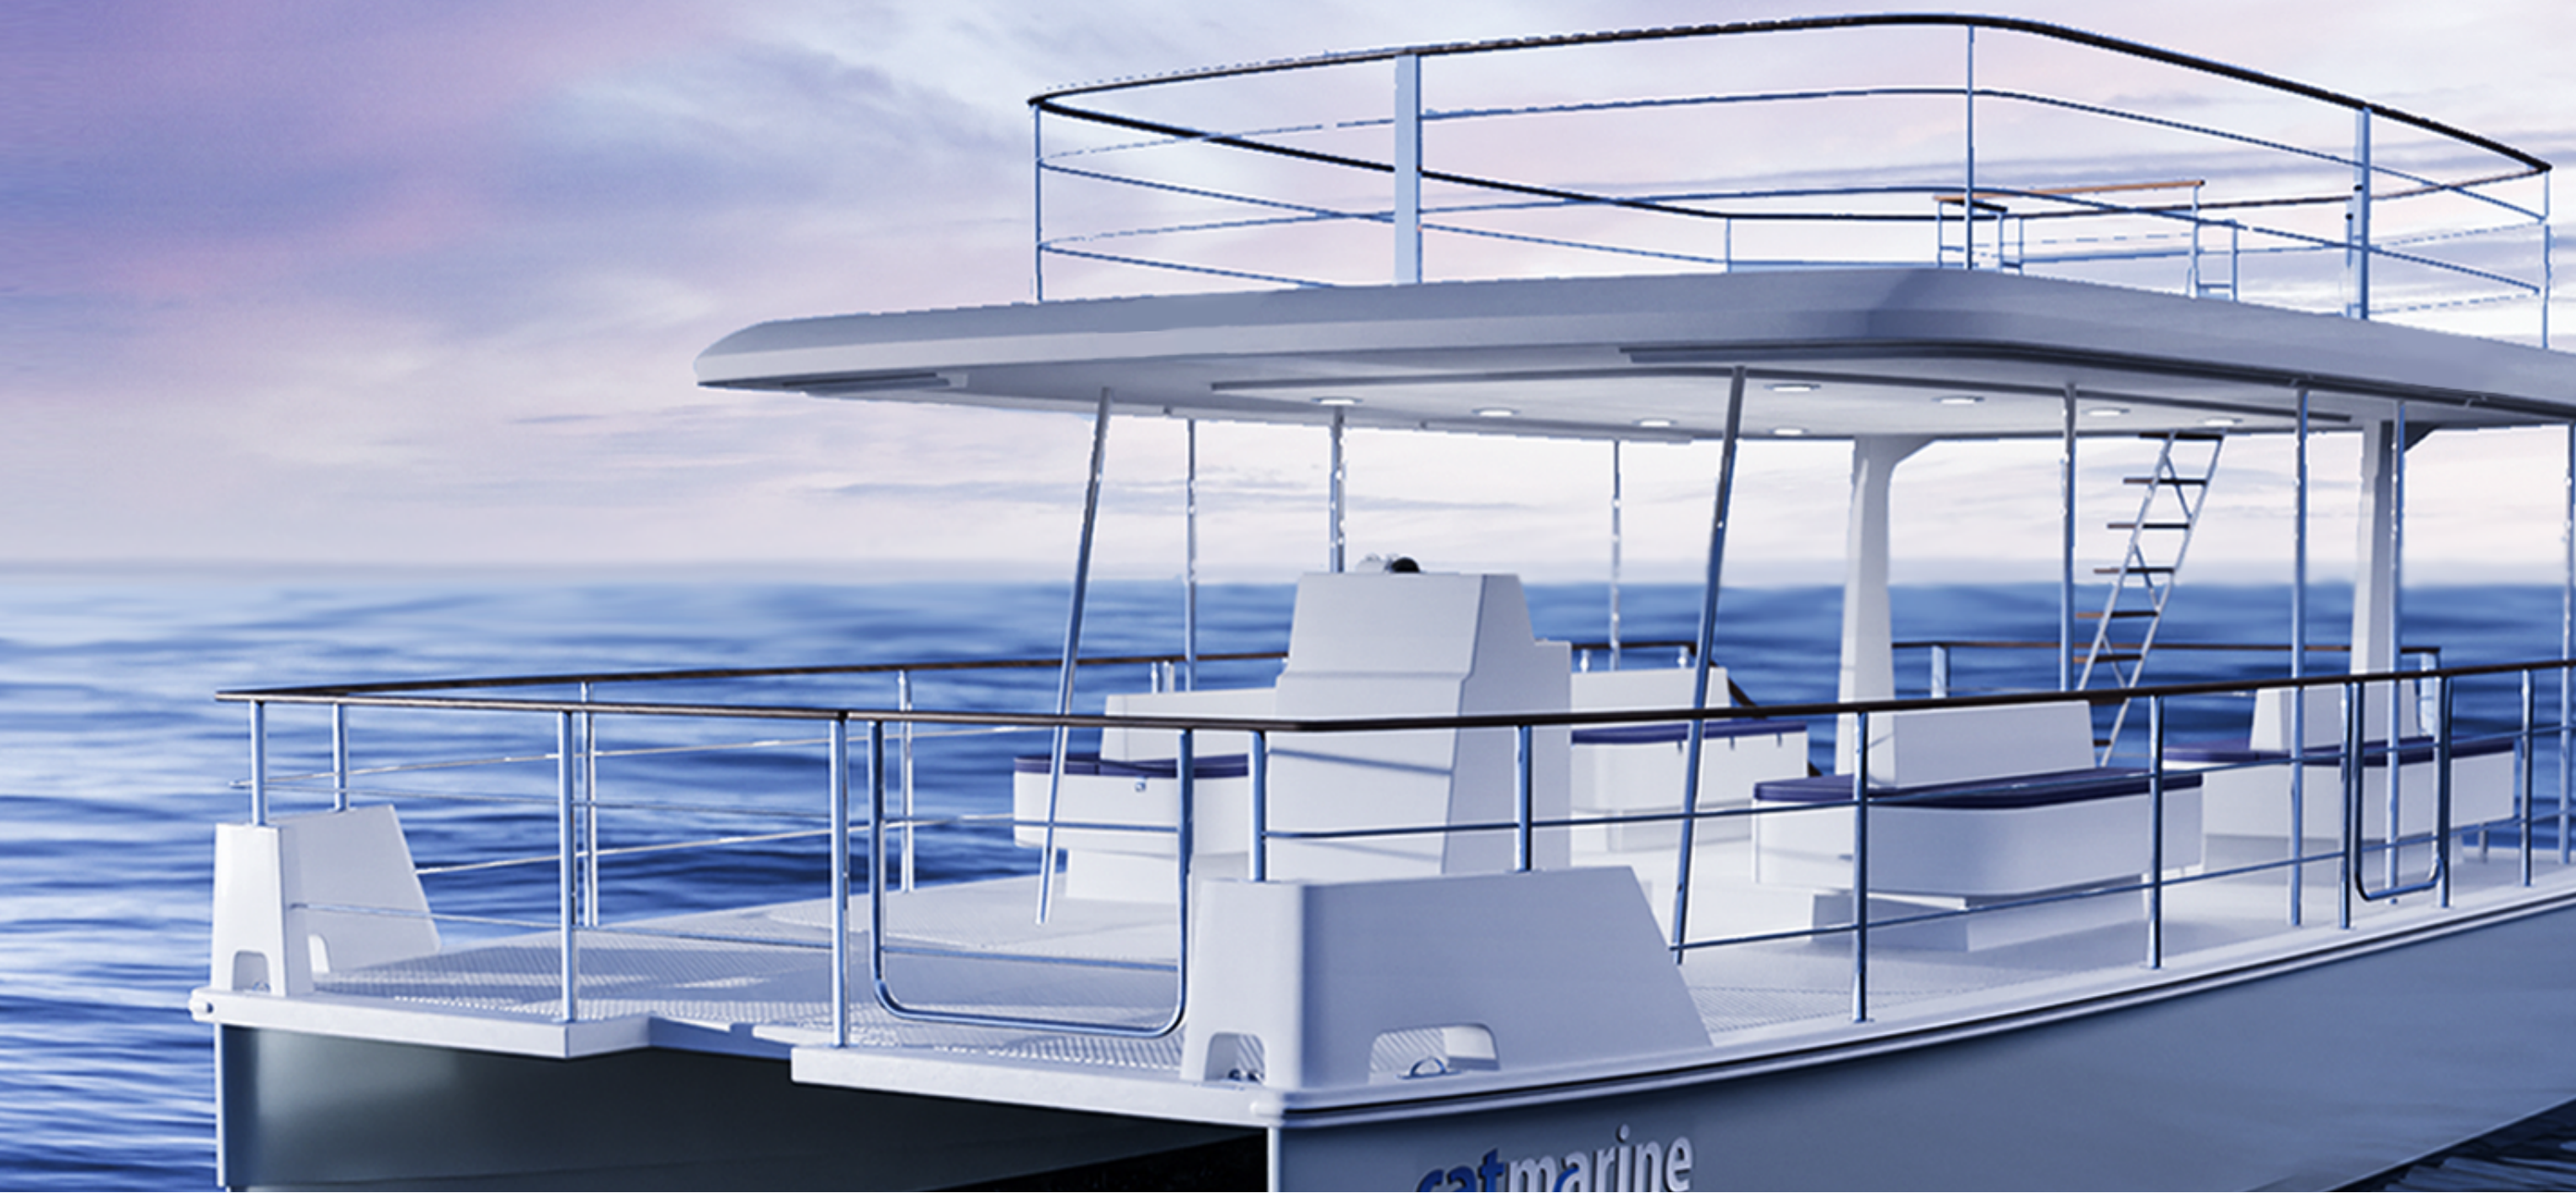

**catmarine** 43  
PASSENGERS

[www.catmarine.it](http://www.catmarine.it)

**Catmarine 43 was born out of a desire to offer our customers an additional alternative in the fleet of working catamarans.**

**PASSENGERS**

**43**

**CATAMARAN CARRYING UP TO 60 PASSENGERS**

Catmarine 43 is the new model inspired by the already known and appreciated Catmarine 39 but with several upgrades to allow all owners to take a leap forward by choosing it. Many of the elements remain the same among them the quality of Catmarine workmanship, the flat deck, the layout that can be configured, the deck, and the possibility of accommodating people with motor disabilities on board thanks to its inclusive configuration.

### INCLUSIVE AND SAFE

A Catmarine 43 is an inclusive and safe boat. Suitable for children, the elderly and the disabled, it is stable, safe and has excellent seaworthiness. Your Guests will have no doubt, they will always choose the safety of the Catmarine 43

### DOUBLE DECK, DOUBLE COMFORT

The Catmarine 43 has a double deck: a lower deck that features comfortable sunbathing seats, soft sofas, and a large awning for resting in the shade; the upper deck offers a 360-degree view for guests to enjoy the beautiful scenery around them.