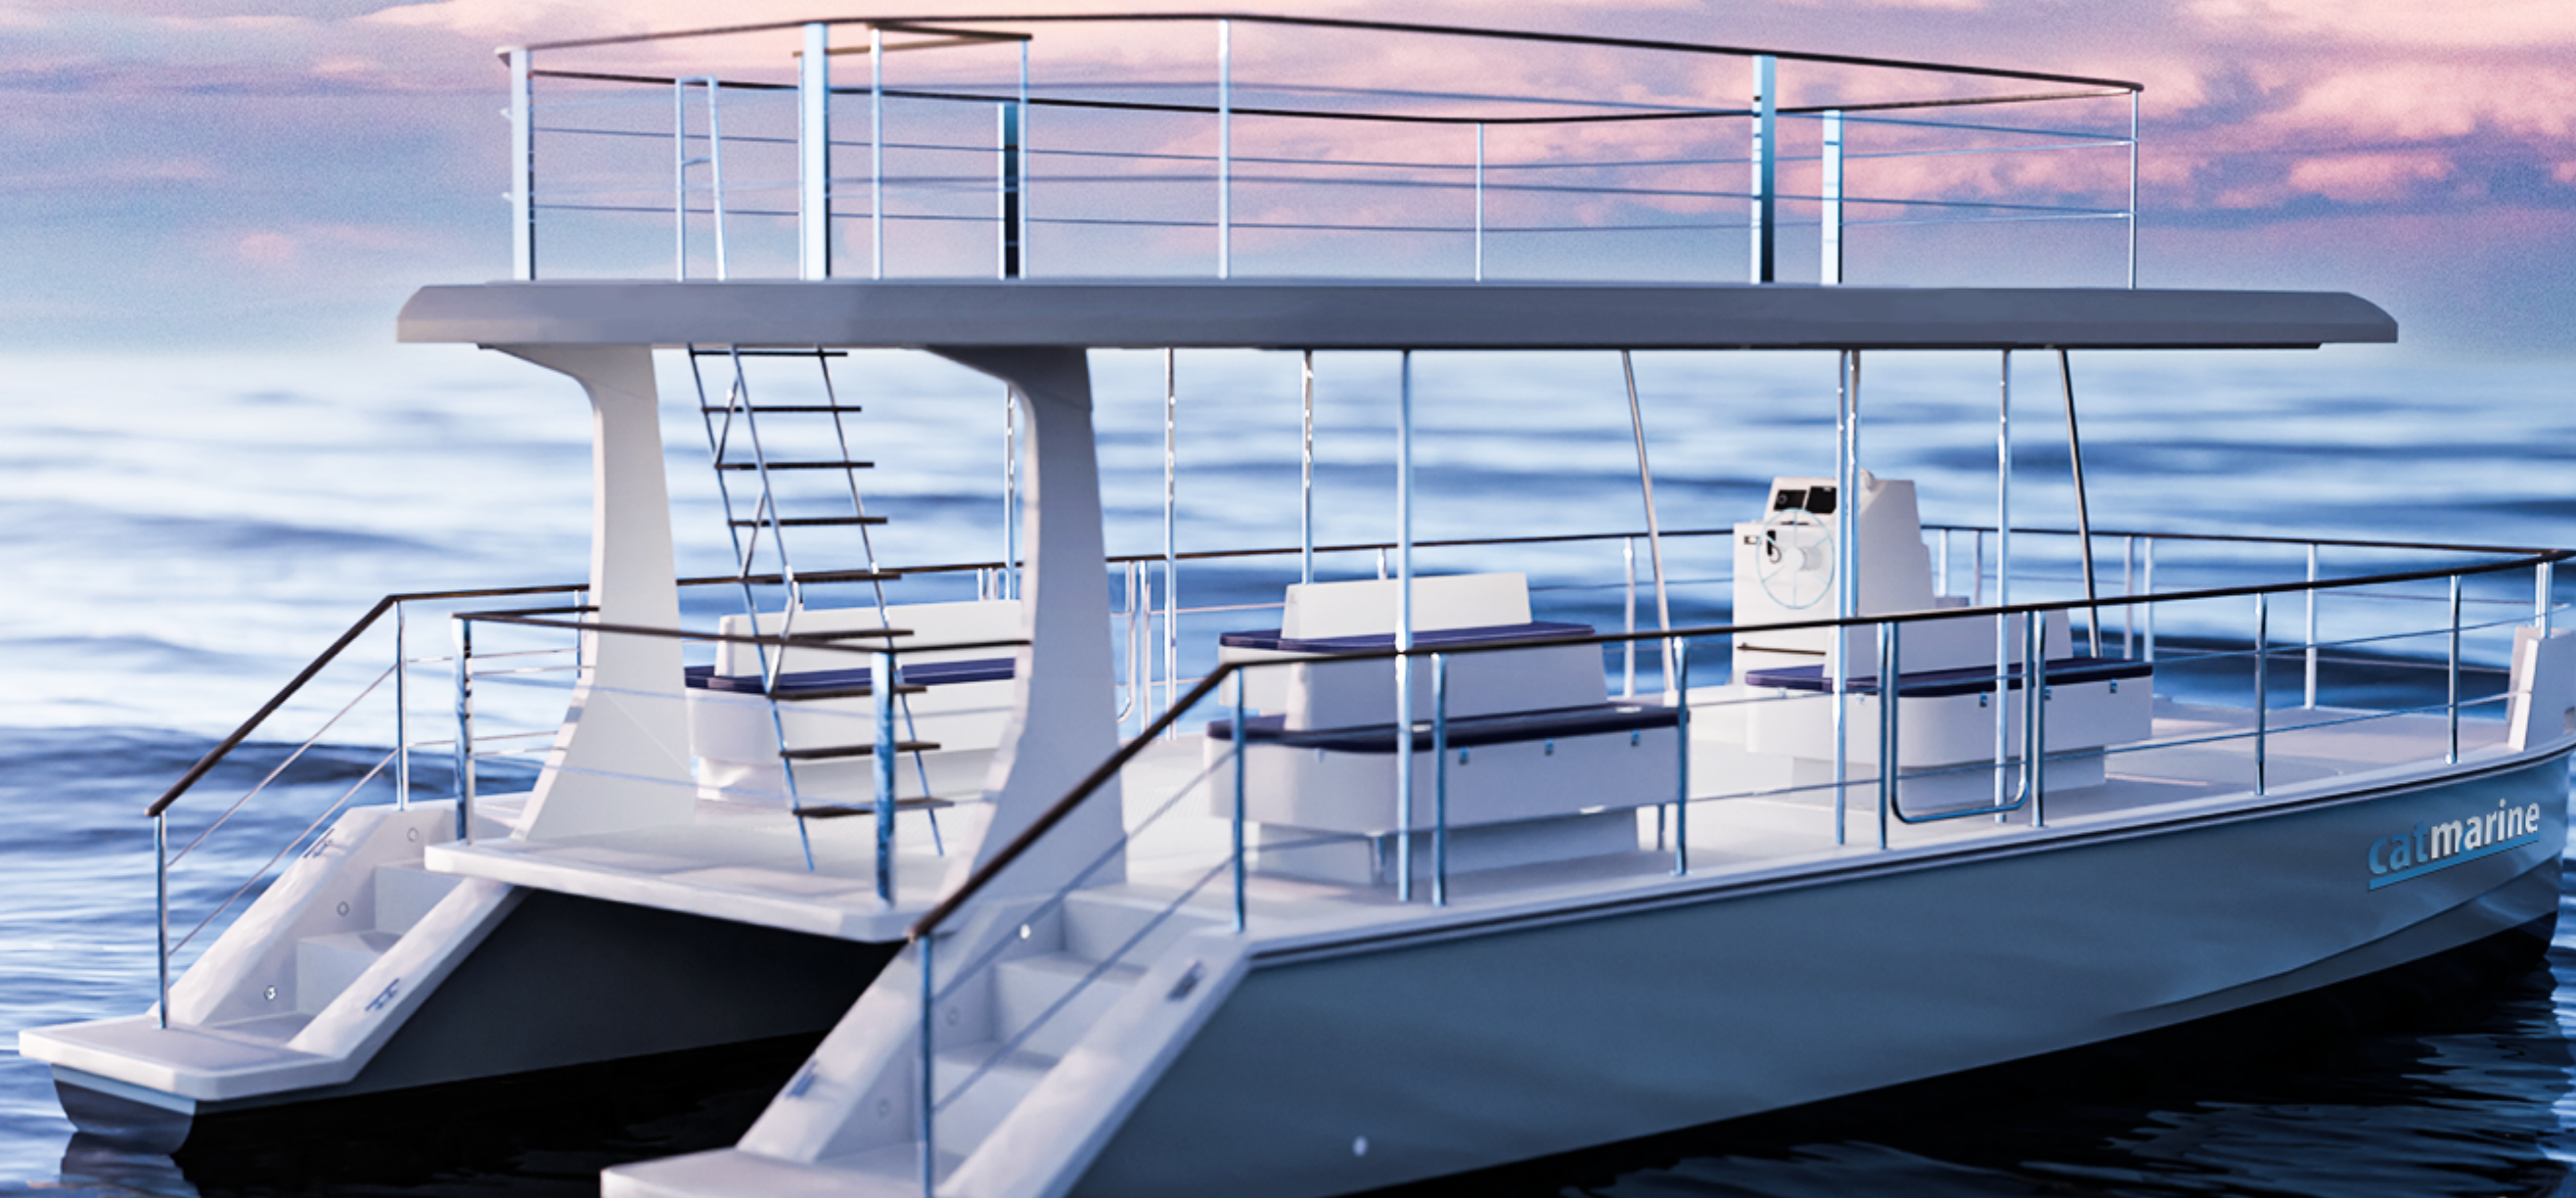

**43**

**CATAMARAN CARRYING UP TO 60 PASSENGERS**

Catmarine 43 is the new model inspired by the already known and appreciated Catmarine 39 but with several upgrades to allow all owners to take a leap forward by choosing it. Many of the elements remain the same among them the quality of Catmarine workmanship, the flat deck, the layout that can be configured, the deck, and the possibility of accommodating people with motor disabilities on board thanks to its inclusive configuration.

### INCLUSIVE AND SAFE

A Catmarine 43 is an inclusive and safe boat. Suitable for children, the elderly and the disabled, it is stable, safe and has excellent seaworthiness. Your Guests will have no doubt, they will always choose the safety of the Catmarine 43

### DOUBLE DECK, DOUBLE COMFORT

The Catmarine 43 has a double deck: a lower deck that features comfortable sunbathing seats, soft sofas, and a large awning for resting in the shade; the upper deck offers a 360-degree view for guests to enjoy the beautiful scenery around them.