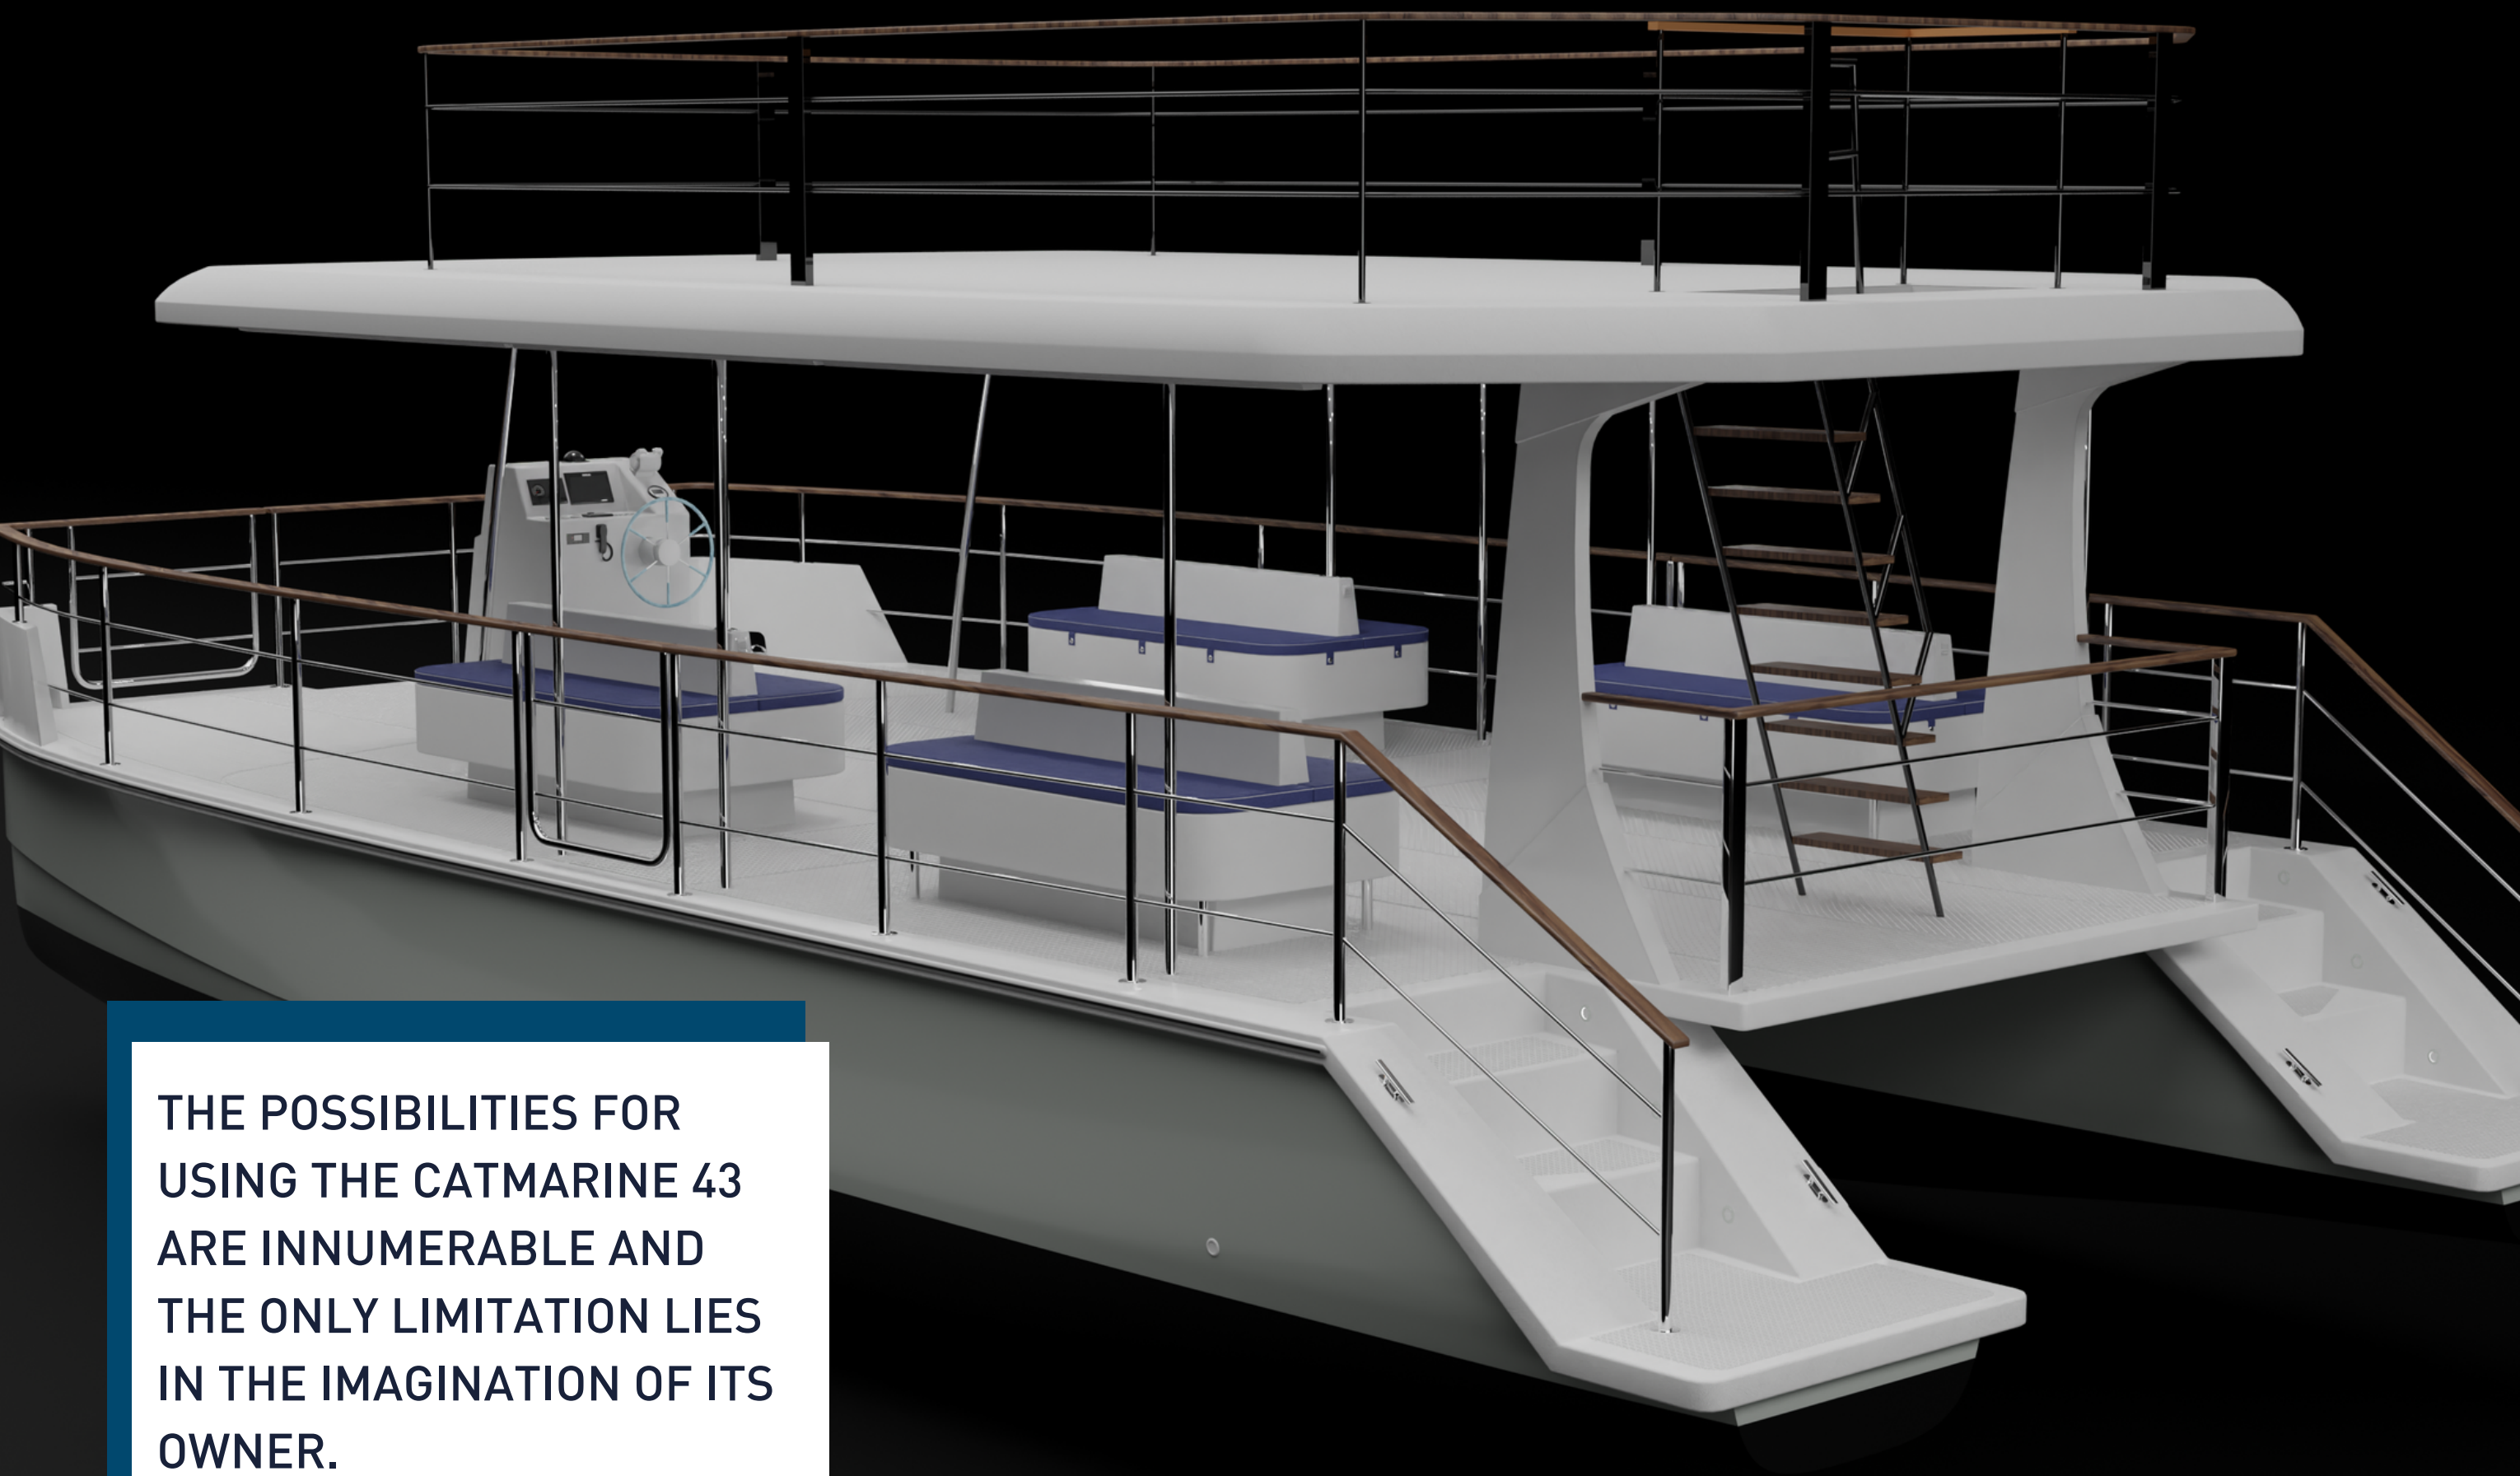

THE POSSIBILITIES FOR USING THE CATMARINE 43 ARE INNUMERABLE AND THE ONLY LIMITATION LIES IN THE IMAGINATION OF ITS OWNER.