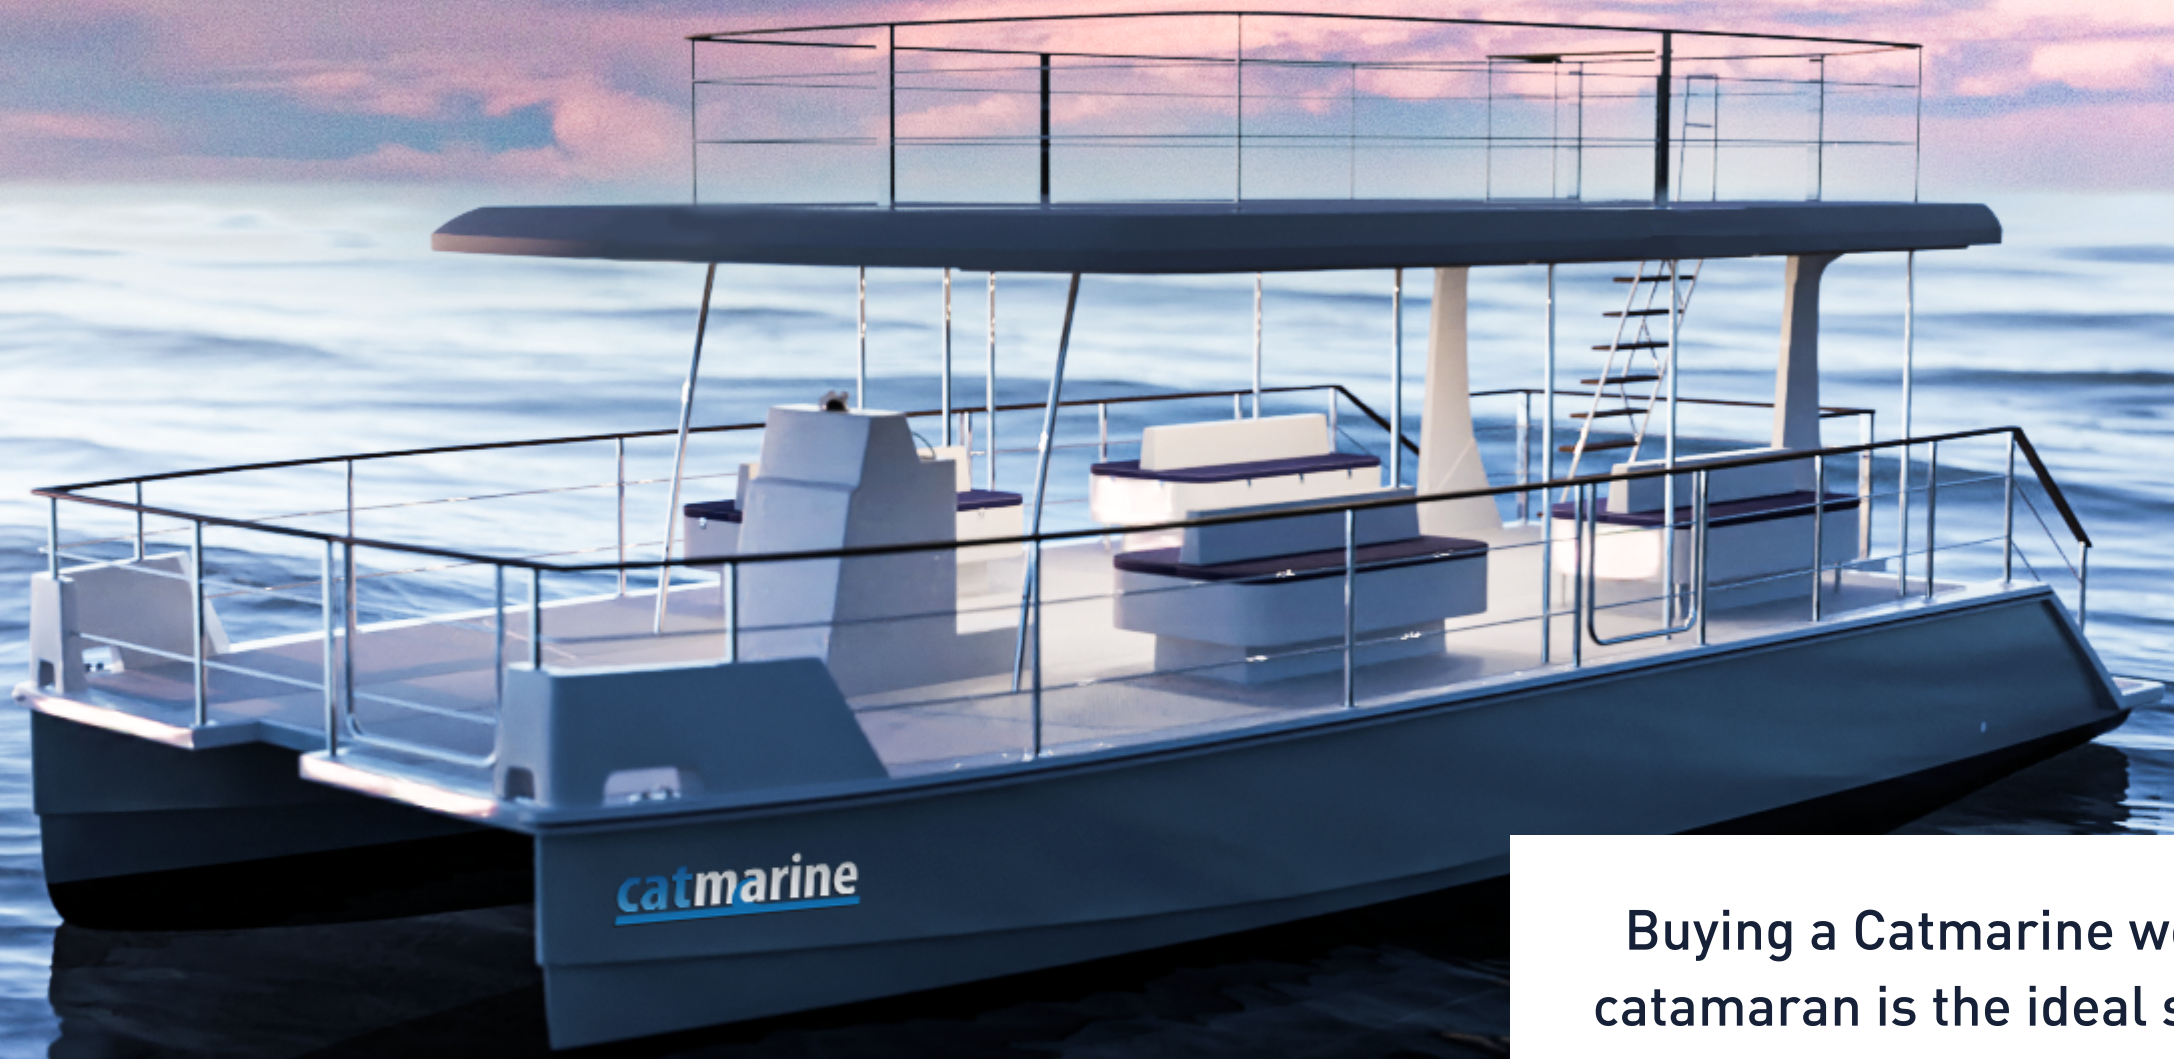

Buying a Catmarine working catamaran is the ideal solution for day-charter professionals, diving companies, and all tour excursion operators who want to make safety and quality their trademark.