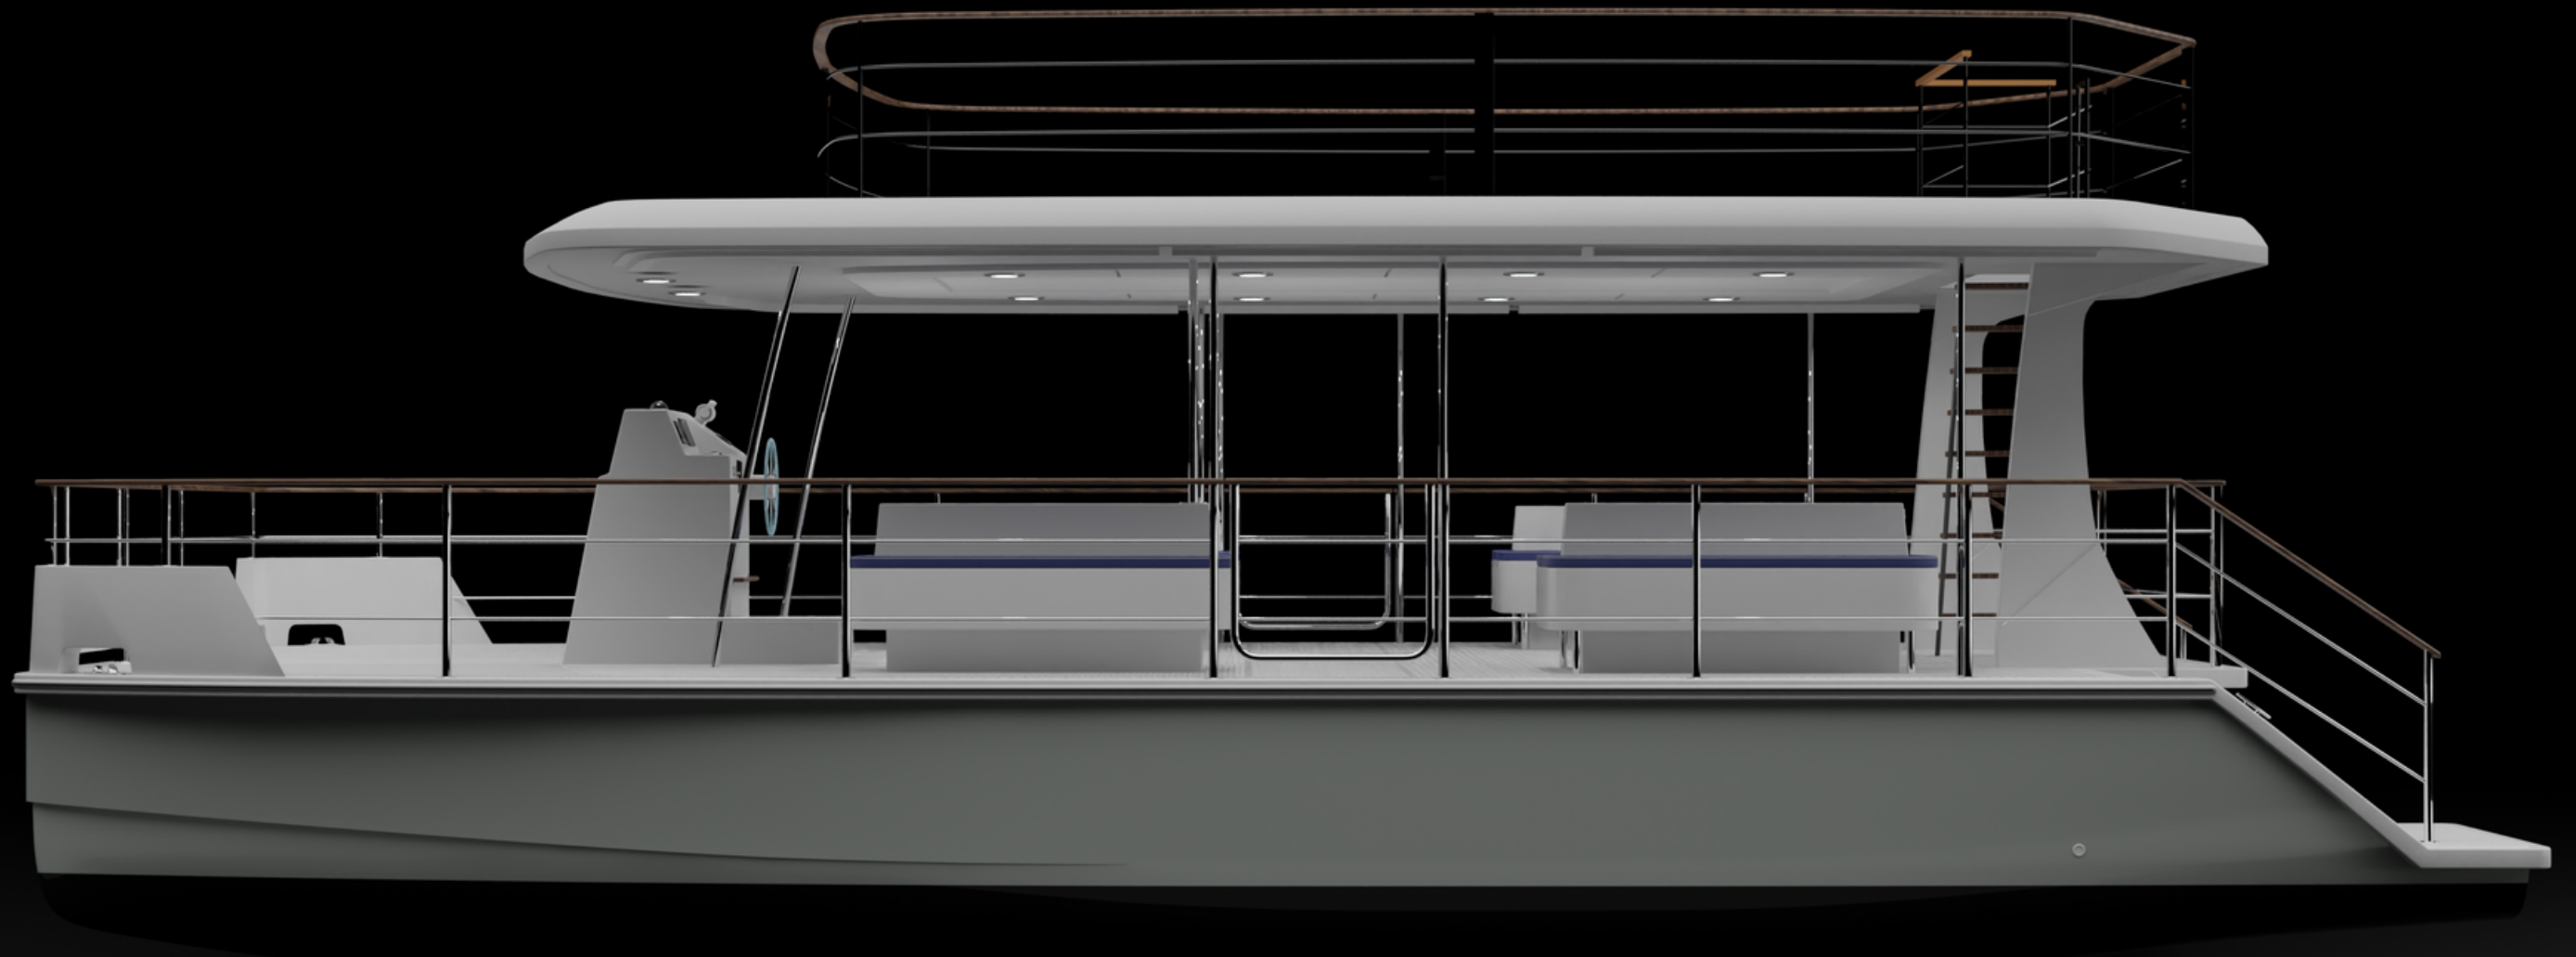

**43**

**CATAMARAN CARRYING UP TO 60 PASSENGERS**

Catmarine 43 is the new model inspired by the already known and appreciated Catmarine 39 but with several upgrades to allow all owners to take a leap forward by choosing it. Many of the elements remain the same among them the quality of Catmarine workmanship, the flat deck, the layout that can be configured, the deck, and the possibility of accommodating people with motor disabilities on board thanks to its inclusive configuration.

### INCLUSIVE AND SAFE

A Catmarine 43 is an inclusive and safe boat. Suitable for children, the elderly and the disabled, it is stable, safe and has excellent seaworthiness. Your Guests will have no doubt, they will always choose the safety of the Catmarine 43

### DOUBLE DECK, DOUBLE COMFORT

The Catmarine 43 has a double deck: a lower deck that features comfortable sunbathing seats, soft sofas, and a large awning for resting in the shade; the upper deck offers a 360-degree view for guests to enjoy the beautiful scenery around them.

## PASSENGERS **43**